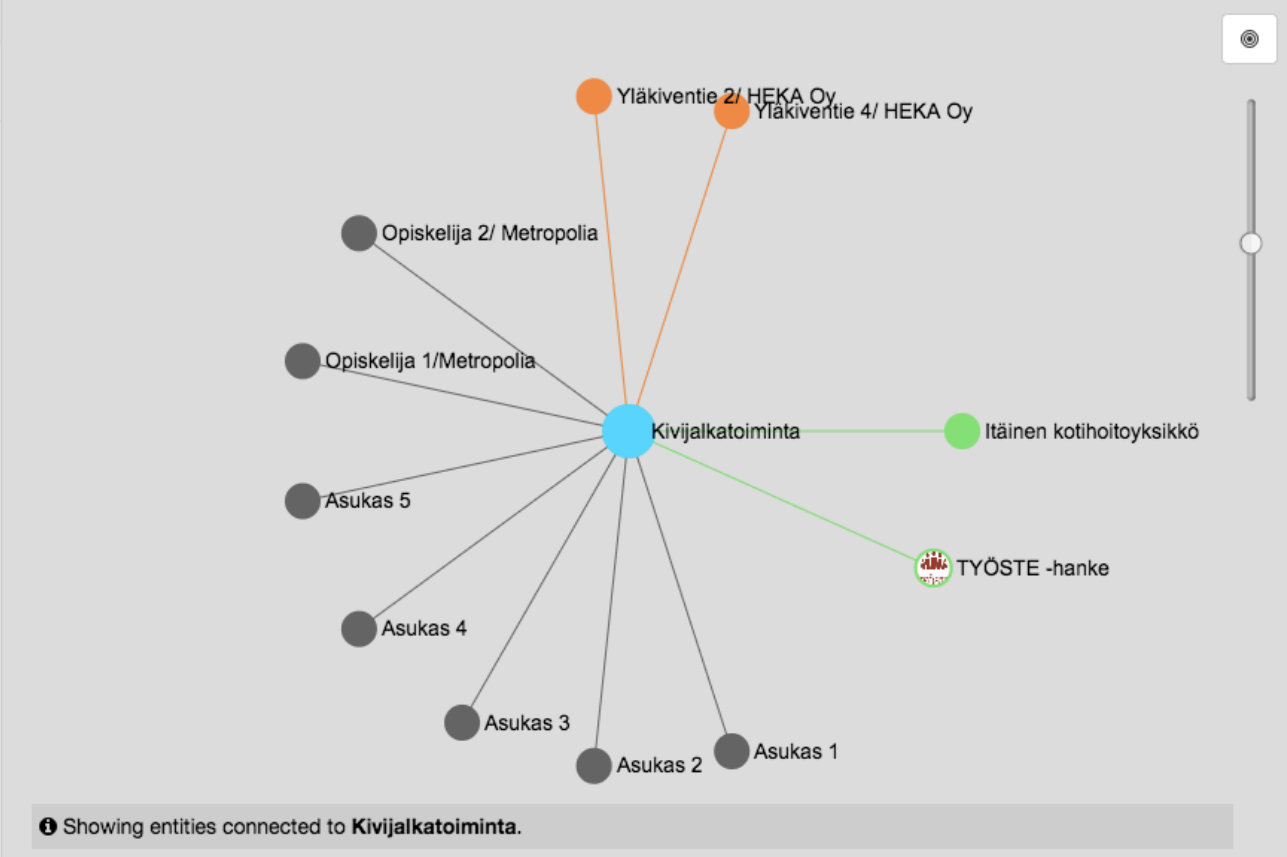

All None

Role

- Relation

All None

Showing entities connected to Myllypuron yhdistykset.

Mode: **Live** Build

Display Mode: **Connections** Favorites History Search

Click Mode: **Navigate** Connect Delete **Create**

Selected Entity

[Info](#) [Privacy](#)

Name
Kivijalkatoiminta

Type
Project

Created
24.09.2017 18:59

Edited
24.09.2017 18:59

DLid
2d6488a1-7665-4c35-958a-556a2d2852f8

[Link open](#)

[Edit](#)

Filter

filter by name

Type

- People
- Groups
- Spaces
- Projects
- Things
- Animals
- Apps

All None

Role

- Relation