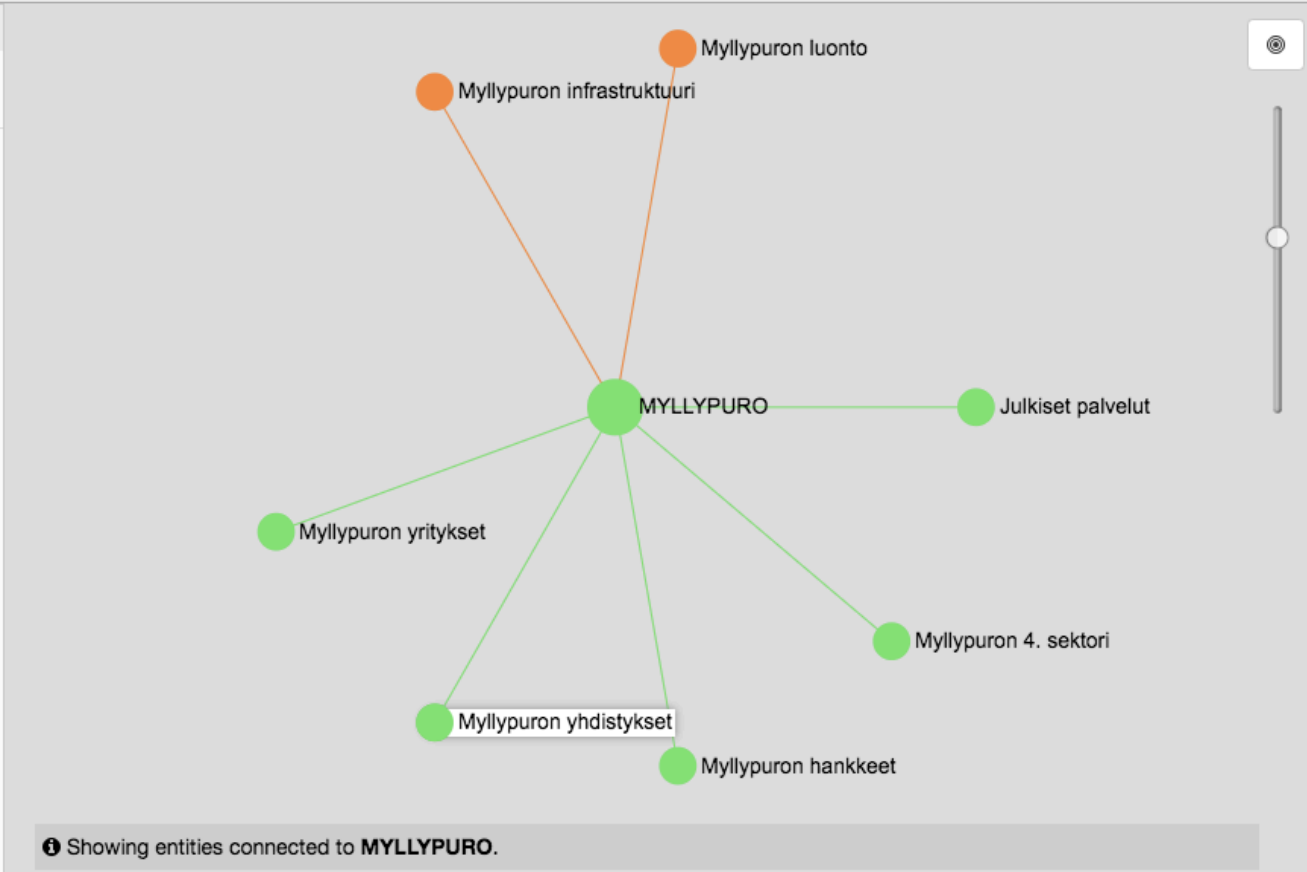

Kestävää kasvua ja työtä -ohjelma

Mode: **Live** Build Display Mode: **Connections** Favorites History Search Click Mode: **Navigate** Connect Delete **Create**

Selected Entity

[Info](#) [Privacy](#)

Name
MYLLYPURO

Type
Group

Created
30.03.2016 13:16

Edited
30.03.2016 13:16

DLid
f9821767-2a06-4c81-96a7-0962f61bca38

[Link open](#)

[Edit](#)

Filter

filter by name

Type

- People
- Groups
- Spaces
- Projects
- Things
- Animals
- Apps

All None

Role

- Relation

All None

Showing entities connected to MYLLYPURO.

Kest

Mode: **Live** Build

Display Mode: **Connections** Favorites History Search

Click Mode: **Navigate** Connect Delete **Create**

Selected Entity

[Info](#) [Privacy](#)

Name
Myllypuron yhdistykset

Type
Group

Created
30.03.2016 12:59