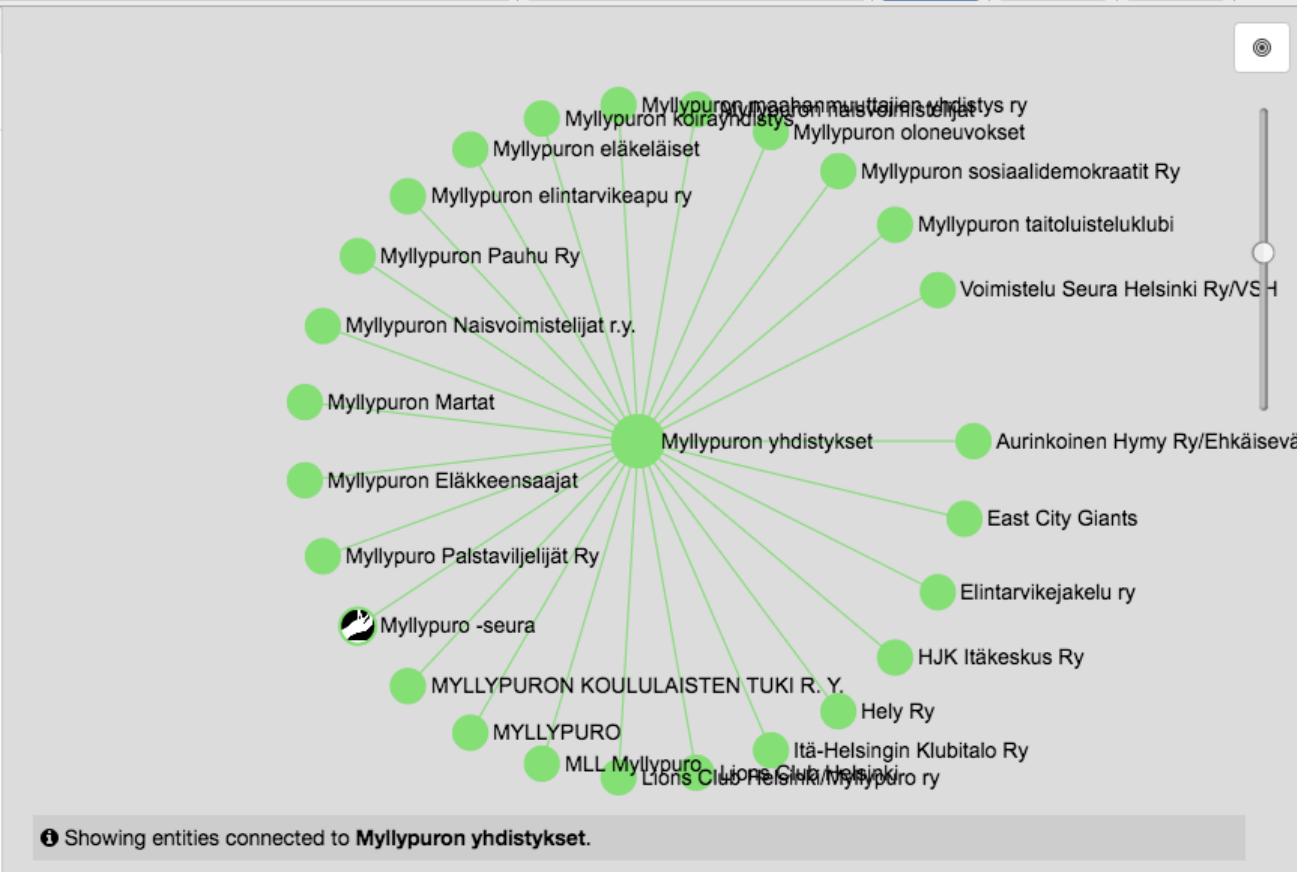

Mode: **Live** Build

Display Mode: **Connections** Favorites History Search

Click Mode: **Navigate** Connect Delete **Create**

Selected Entity

[Info](#) [Privacy](#)

Name
Myllypuron yhdistykset

Type
Group

Created
30.03.2016 12:59

Edited
30.03.2016 12:59

DLid
cc302cbf-af7b-4fdb-86ec-c7e6b7a4e1e4

[Link open](#)

[Edit](#)

Filter

filter by name

Type

- People
- Groups
- Spaces
- Projects
- Things
- Animals
- Apps

All None

Role

- Relation

All None

Showing entities connected to Myllypuron yhdistykset.

Mode: **Live** Build

Display Mode: **Connections** Favorites History Search

Click Mode: **Navigate** Connect Delete **Create**